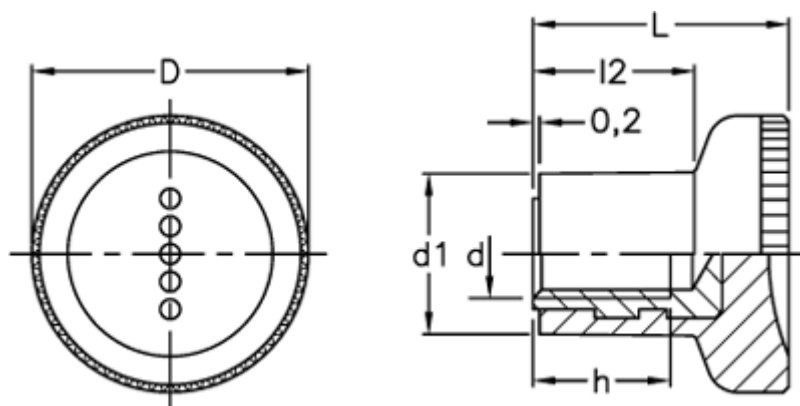

Data Sheet

Article number: 23052421116
Description: E+G Knurled knob
EKK.21-B M4-C6

Measures

D	= 21
d1	= 12.5
d 6H	= M4
h	= 10
L	= 18.0
l2	= 10.5